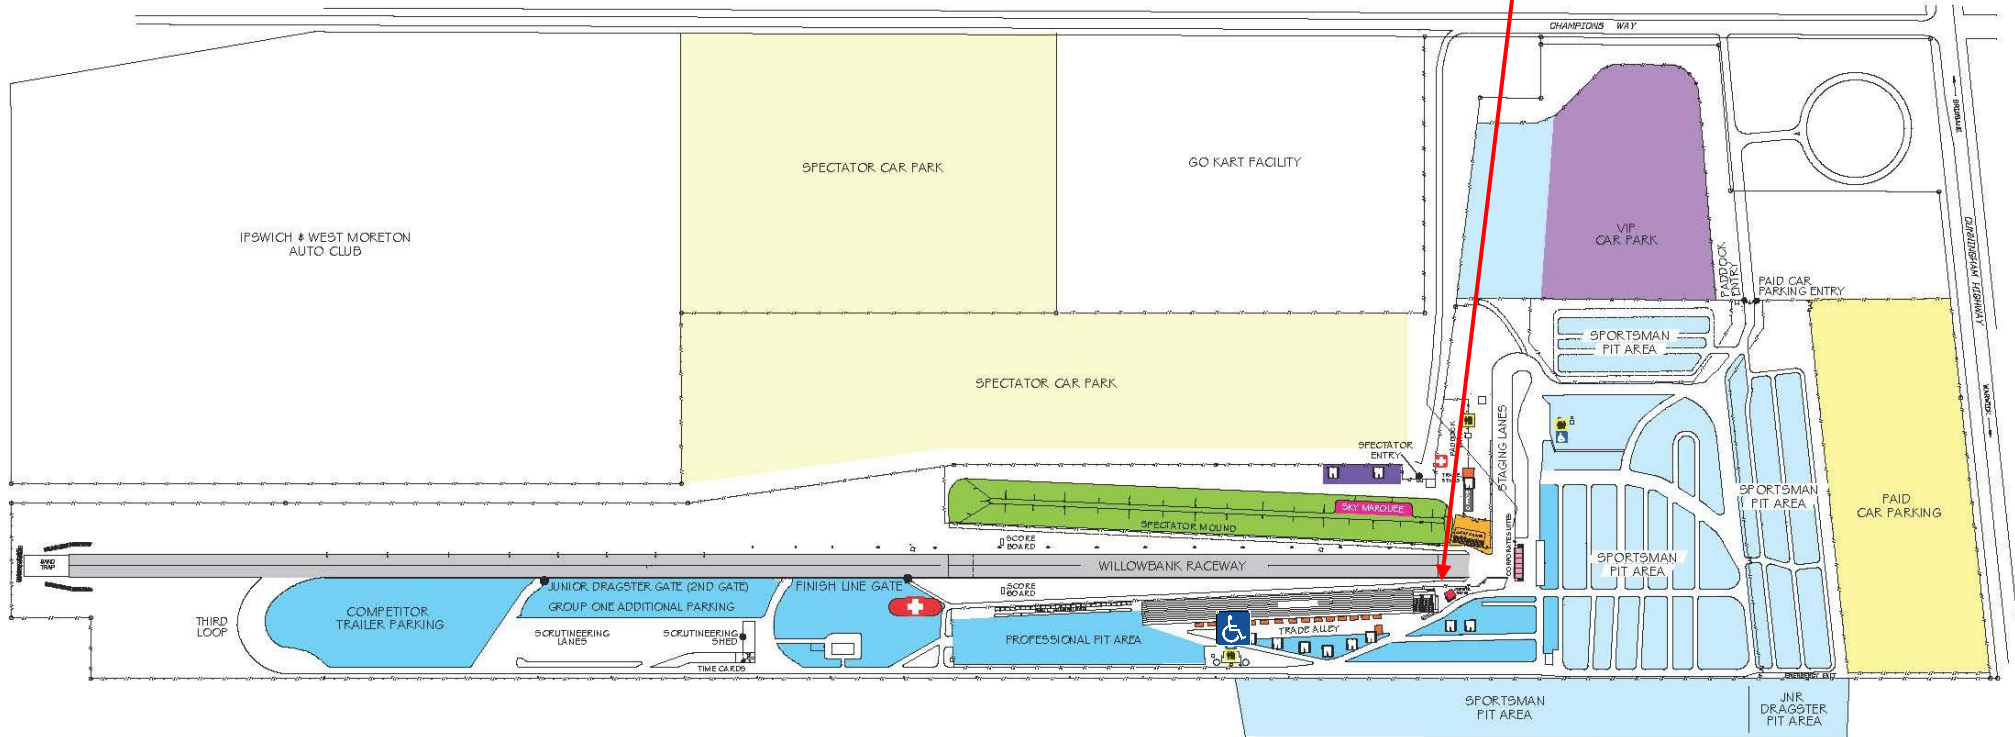

# ACCESSIBILITY MAP

Viewing Platform – Enlarged View

TOILETS	FOOD & BEVERAGE	SPECTATOR PARKING	SKY MARQUEE	RCE CORPORATE CLUB	SPECTATOR MOUND
WHEELCHAIR ACCESS	PROFESSIONAL PIT AREAS	PAID PARKING	CORPORATE SUITES	TRADE ALLEY	KIDS ACTIVITY ZONE
FIRST AID	SPORTSMAN PIT AREAS	OFFICE	VIP PARKING AREA	CONTROL TOWER	